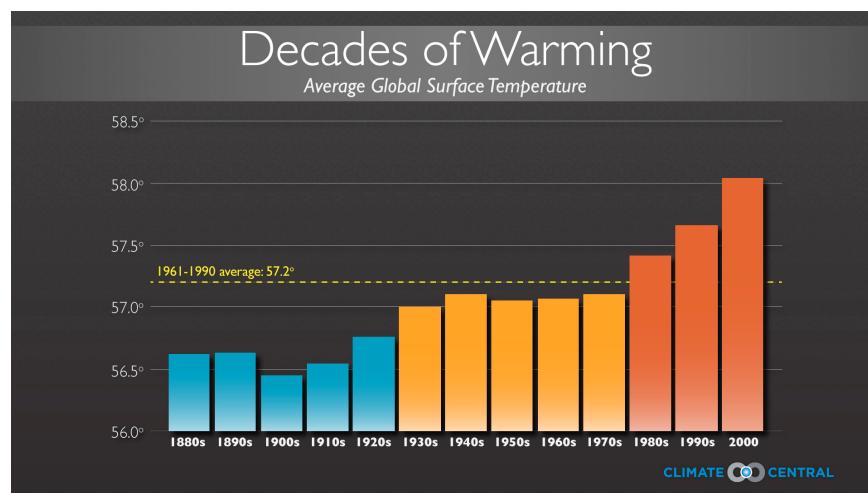

[Click here for high-res version](#)