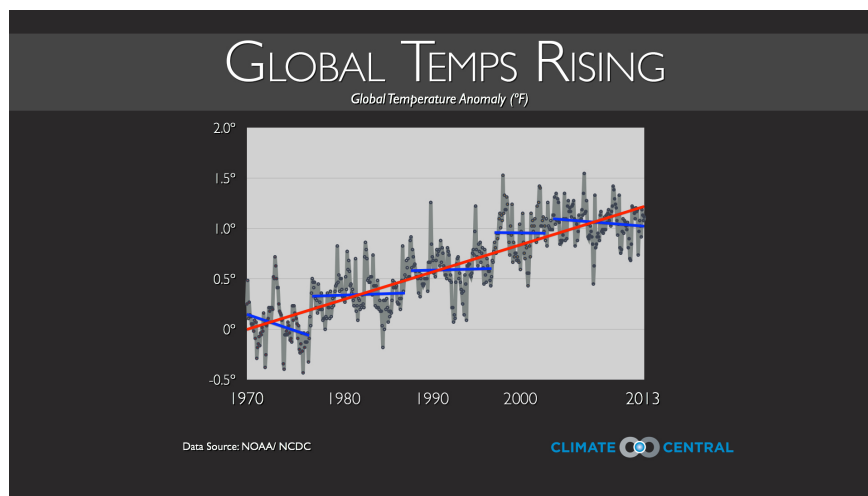

## Fact 3: Temperatures are rising source: IPCC

- The Earth's average surface temperature has increased 1.6° F over the last century.
- In the U.S., the average temperature has increased 1.5° F. source: NCA
- The 1990's were warmer than the 1980's. The 2000's were warmer than the 1990's.